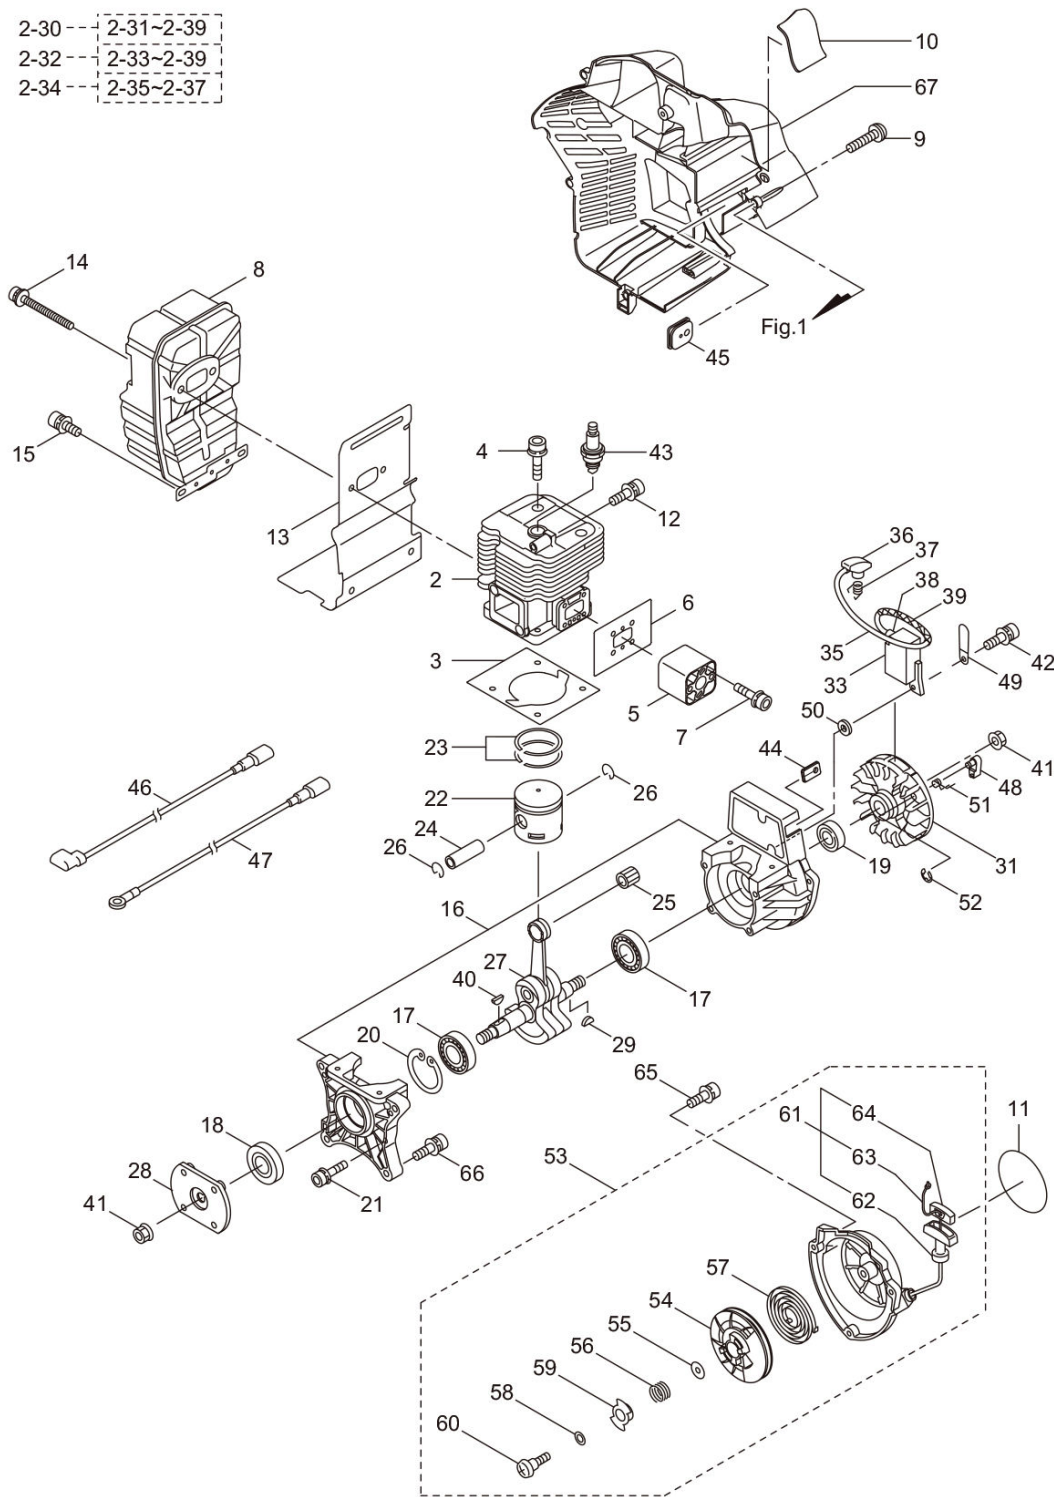

GK800B

2. ENGINE (CYLINDER, CRANKCASE)

2-30	2-31-2-39
2-32	2-33-2-39
2-34	2-35-2-37