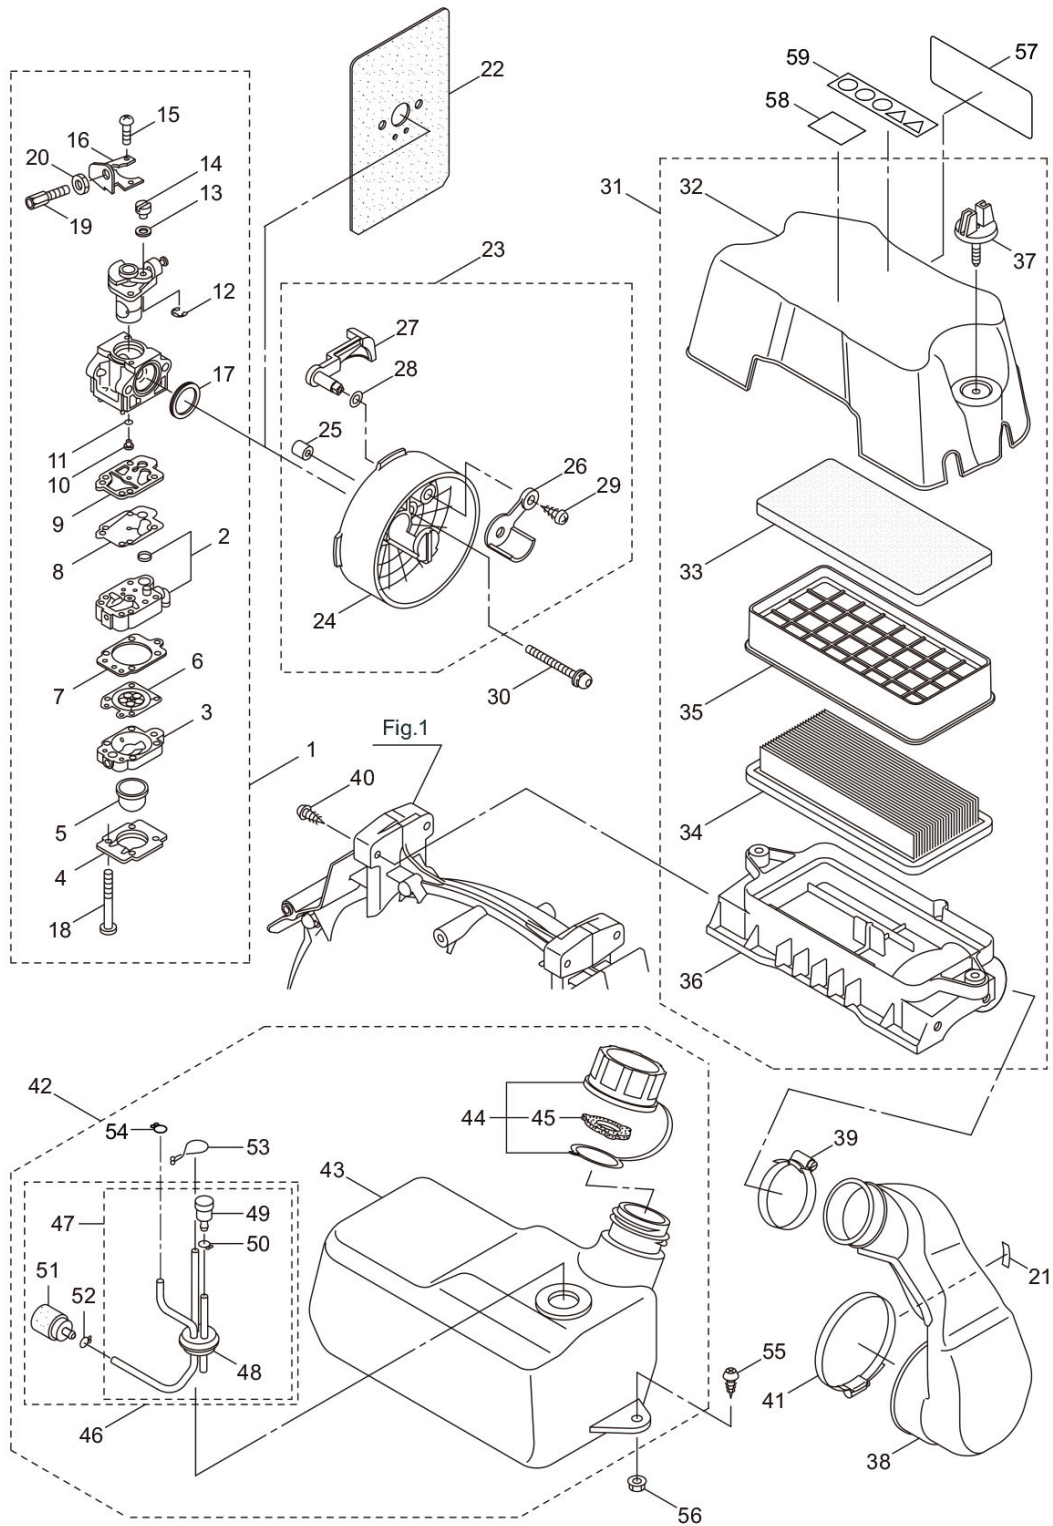

GK800B

3. ENGINE (CARBURETOR, FUEL TANK)

Status	Position	Parts Number	Parts Name	Unit Quantity	Lot Order Quantity	Remarks		Maker code
	1	276045	CABURETOR ASSY	1				
	2	263739	CARBURETOR BODY	1				
	3	262991	PURGE BODY	1				
	4	262992	COVER	1		Incl.61-64		
	5	261874	PRIMER	1				
	6	283905	DIAPHRAGM METERRING	2				
	7	262993	GASKET	2				
	8	262994	DIAPHRAGM	2				
	9	282576	GASKET	1		M8		
	10	286900	JET	4		M5x16		
	11	261871	O-RING	4				
	12	261876	RING	1		NE420		
	13	264678	WASHER	1	5			
	14	261658	SWIVEL	1		Incl.2-19 New gasket required		
	15	261875	SCREW	1				
	16	264677	BRACKET	1				
	17	261657	PACKING	1				
	18	262996	SCREW	1	5			
	19	261877	SCREW	1				
	20	261878	NUT	1	5			
	21	277762	LABEL	1				
	22	555091	GASKET	1				
	23	276150	CASE ASSY	2				
	24	276151	CASE BODY	1				
	25	277830	SLEEVE	1				
	26	276152	DISC	1				
	27	276153	LEVER	1				
	28	284816	WASHER	1	5			
	29	269032	SCREW	4	5			
	30	274106	BOLT	1				
	31	276463	AIR CLEANER BOX ASSY	1				
	32	276155	AIR CLEANER BOX COVER	1		M6		
	33	276143	ELEMENT	1				
	34	276139	AIR CLEANER	1				
	35	276157	AIR CLEANER BOX ASSY	1				
	36	276159	AIR CLEANER BOX ASSY	1				
	37	276999	BOLT	1				
	38	276161	INTAKE PIPE	1		Incl.26-31		
	39	663489		1				
	40	086071	TAPPIN SCREW	3	5			
	41	661260	CLAMP ASSY	1