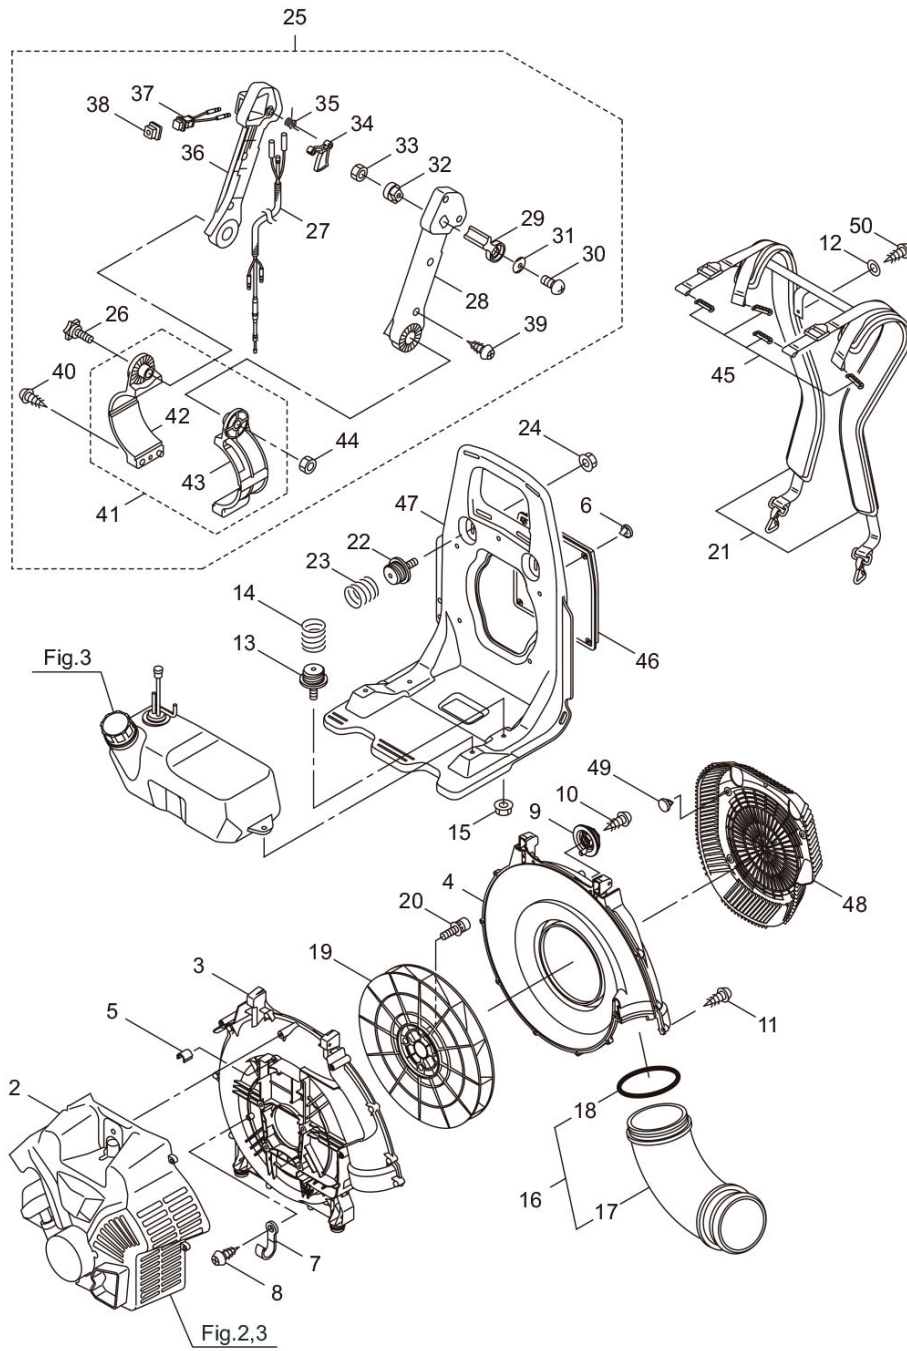

PARTS LIST

GK800B

CONTENTS

1. FRAME & BLOWER	1
2. ENGINE (CYLINDER, CRANKCASE)	5
3. ENGINE (CARBURETOR, FUEL TANK).....	9
4. ACCESSORIES, OPTIONAL PARTS	13

2021. 03.

P/N 525177

GK800B
1. FRAME & BLOWER

Status	Position	Parts Number	Parts Name	Unit Quantity	Lot Order Quantity	Remarks	Maker code
	1	395888	GK800B(GARMEC)	1			
	2	278382	ENGINE CE800/02	1			
	3	275864	FAN CASE(E)	1			
	4	275868	FAN CASE(S)	1		Incl.5	
	5	276361	COLLAR	1			
	6	100749	FASTENER	1	5		
	7	109051	CLAMP	1	5	Y16	
	8	082697	TAPPING SCREW	1	10	Incl.3-10	
	9	275966	PLUG B	1			
	10	131523	TAPPING SCREW	2		#6202ZZ	
	11	130420	TAPPING SCREW	1		#35	
	12	261189	WASHER	1	5		
	13	275965	PLUG A ASSY	1			
	14	275967	SPRING	1			
	15	127228	NUT	4	10	M5x15	
	16	661894	FLEXIBLE PIPE ASSY	1			
x	17	661895	ELBOW PIPE	1		M6x30	
	18	275873	O-RING	1		78xM8	
	19	275874	FAN	1			
	20	275877	BOLT	1		28xT2.0x1450L	
	21	662008	KNAPSACK BAND ASSY	1		Incl.16,17	
	22	275965	PLUG A ASSY	1		M5x25	
	23	275967	SPRING	1		M5	
	24	127228	NUT	1	10	Incl.19,20	
	25	275878	THROTTLE ASSY	2			
	26	276459	KNOB BOLT	6		M6x25	
	27	276297	THROTTLE WIRE ASSY	1		B43	
	28	275881	THROTTLE CASE A	1		Caution	
	29	272721	LEVER HANDLE	1			
	30	273211	SCREW	1			
	31	272724	WAVE WASHER	1			
	32	275883	CONTROL LINK	1			
	33	230662	NYLON NUT	1			
	34	275885	LEVER	1		Incl.29-31	
	35	275887	SPRING	1			
	36	275888	THROTTLE CASE B	1			
	37	275890	STOP SWITCH ASSY	2		M6x30	
	38	222138	COVER SWITCH	1		Incl.33-35	
	39	235679	SCREW	1			
	40	131523	TAPPING SCREW	1		M5x20	
	41	275891	BAND ASSY	1			
	42	275892	BAND A	1			
	43	275894	BAND B	4		M6x20	

Status	Position	Parts Number	Parts Name	Unit Quantity	Lot Order Quantity	Remarks		Maker code
	44	127298	NUT M6	1	5	Incl.2-18		
	45	660404	PIN	1				
	46	276460	PAD	1		M8x8		
	47	275898	FRAME	1		M6x30		
	48	275900	GUARD	1				
	49	100749	FASTENER	1	5	#6000		
	50	086069	SCREW	1		#6000Z		