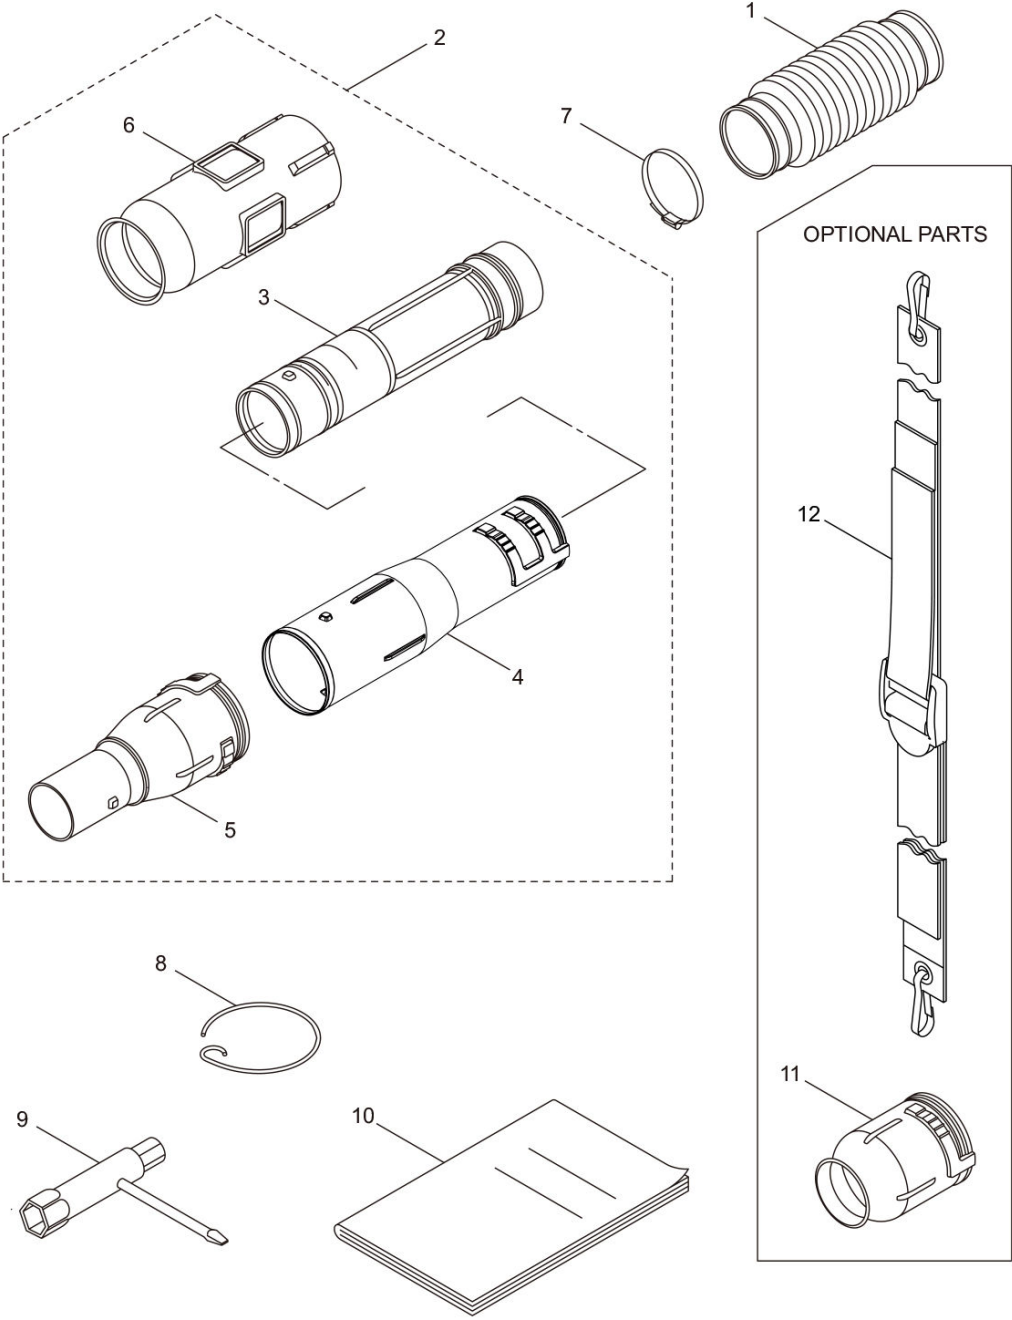

GK800B
4. ACCESSORIES, OPTIONAL PARTS

Status	Position	Parts Number	Parts Name	Unit Quantity	Lot Order Quantity	Remarks	Maker code
	1	275906	FLEXIBLE PIPE	1			
	2	661877	PIPE ASSY	1			
	3	661873	FLEXIBLE PIPE ASSY	1			
	4	661563	STRAIGHT BLOW PIPE	1			
	5	275916	BLOW PIPE	2			
	6	276352	TORNADE TIP	1			
	7	130208	CLAMP ASSY	4		M5x20	
	8	128924	CLAMP	1			
	9	288652	COMBI BOX SPANNER	1			
	10	663094		1		17x19x(+)	
	11	278009	BLOW PIPE	1		10x13	
	12	125439	HIP BELT ASSY	1		6x100L